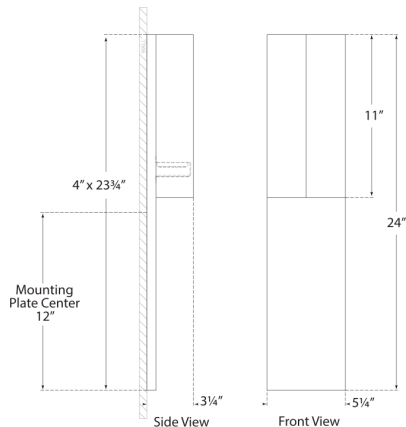

REGA 24IN FOLDED SCNCE

KW2782-BZ

MATERIALS SHOWN

BRONZE

AVAILABLE IN

ANTIQUE BURNISHED BRASS

BRONZE

POLISHED NICKEL

DIMENSIONS

HEIGHT: 24"

WIDTH: 5.25"

EXTENSION: 3.25"

BACKPLATE: 4" X 23.25"
RECTANGLE

SOCKET

DEDICATED L.E.D.

WATTAGE

12W (1000 LM)