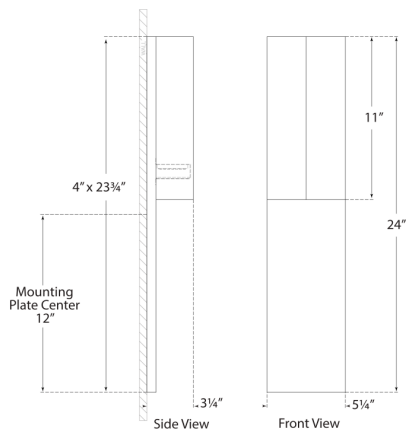

REGA 24IN FOLDED SCONCE

KW2782-AB

MATERIALS SHOWN

ANTIQUÉ BURNISHED BRASS

AVAILABLE IN

ANTIQUÉ BURNISHED BRASS

BRONZE

POLISHED NICKEL

DIMENSIONS

HEIGHT: 24"

WIDTH: 5.25"

EXTENSION: 3.25"

BACKPLATE: 4" X 23.25"
RECTANGLE

SOCKET

DEDICATED L.E.D.

WATTAGE

12W (1000 LM)