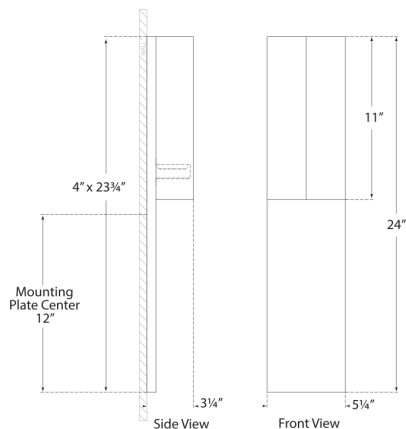

REGA 24IN FOLDED SCONCE

KW2782-PN

MATERIALS SHOWN

POLISHED NICKEL

AVAILABLE IN

ANTIQUE BURNISHED BRASS

BRONZE

POLISHED NICKEL

DIMENSIONS

HEIGHT: 24"

WIDTH: 5.25"

EXTENSION: 3.25"

BACKPLATE: 4" X 23.25"
RECTANGLE

SOCKET

DEDICATED L.E.D.

WATTAGE

12W (1000 LM)